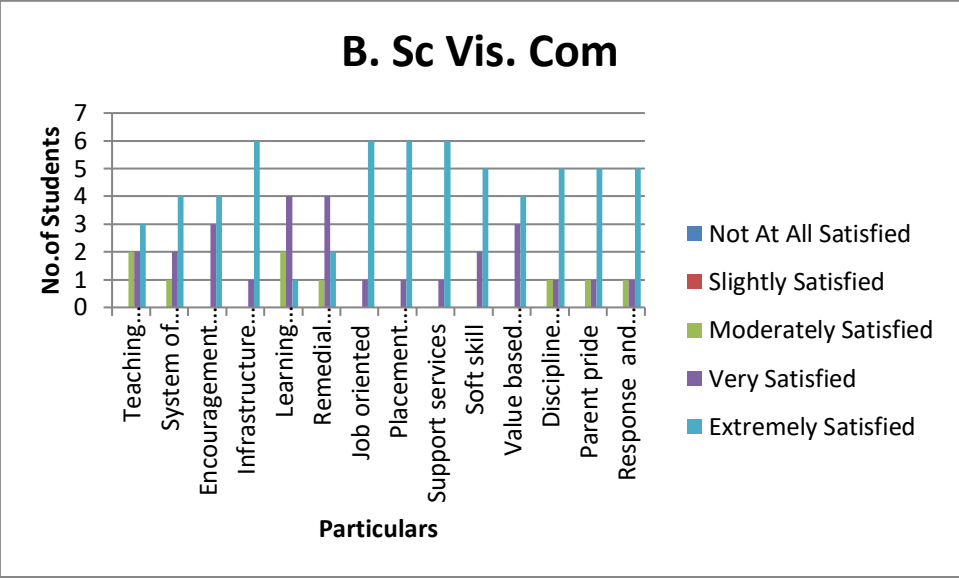

STUDENTS SATISFACTION SURVEY

SHIFT – I: FEEDBACK

SHIFT – II: FEEDBACK

SHIFT II DEPARTMENTS

B.Sc. – Computer Science

Bachelor of Computer Application (B.C.A)

B.Com. – Accounting Finance

B.Com. – ISM