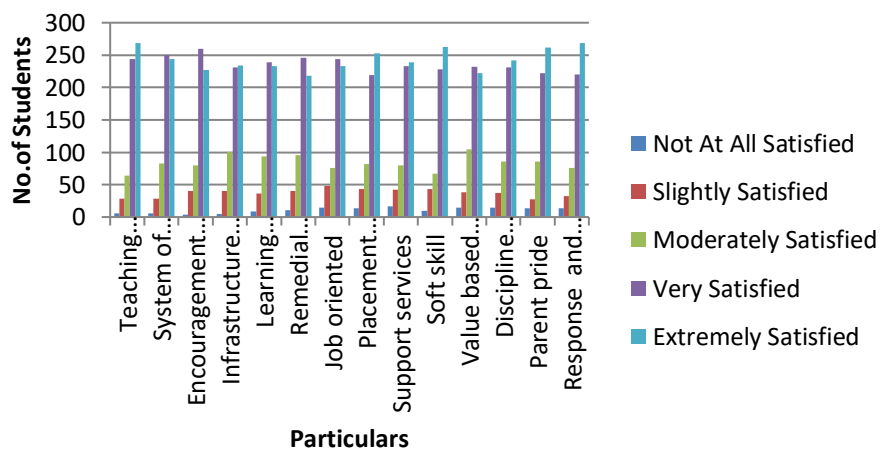

STUDENTS SATISFACTION SURVEY

SHIFT – I: FEEDBACK

SHIFT – II: FEEDBACK

SHIFT II DEPARTMENTS

B.Sc. – Computer Science

Bachelor of Computer Application (B.C.A)

B.Com. – Accounting Finance

B.Com. – ISM