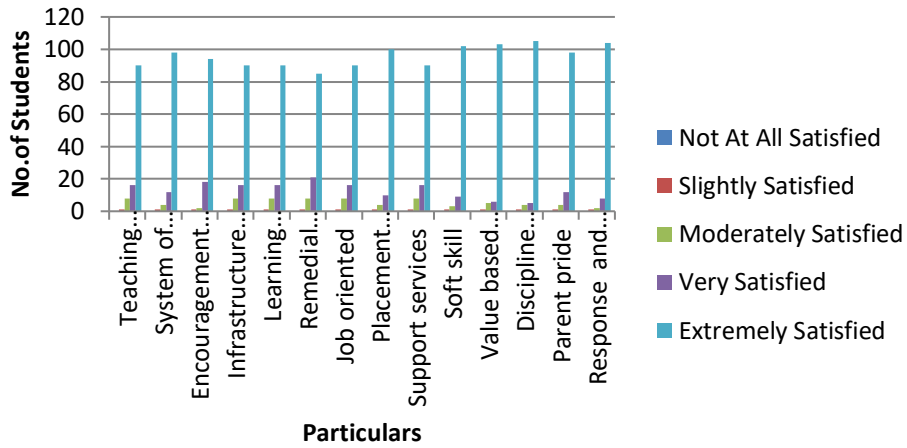

B. Com – Cooperation