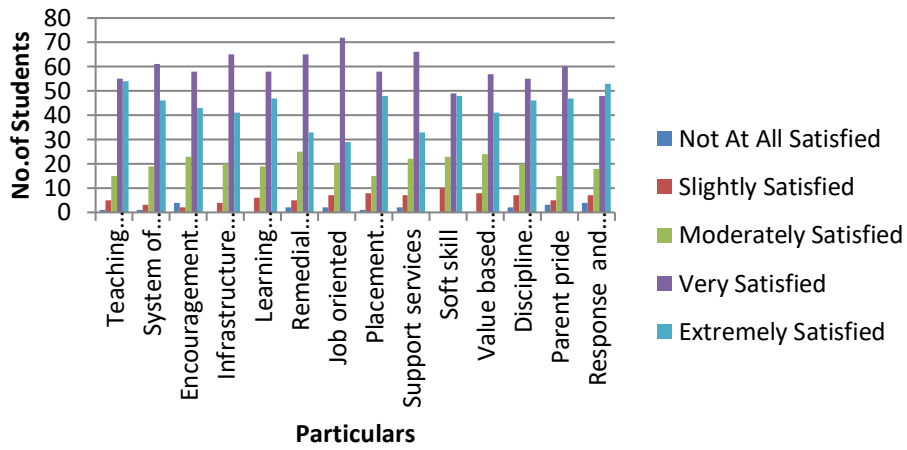

STUDENTS SATISFACTION SURVEY

SHIFT – I: FEEDBACK

SHIFT – II: FEEDBACK

SHIFT II DEPARTMENTS

B.Sc. – Computer Science

Bachelor of Computer Application (B.C.A)

B.Com. – Accounting Finance

B.Com. – ISM