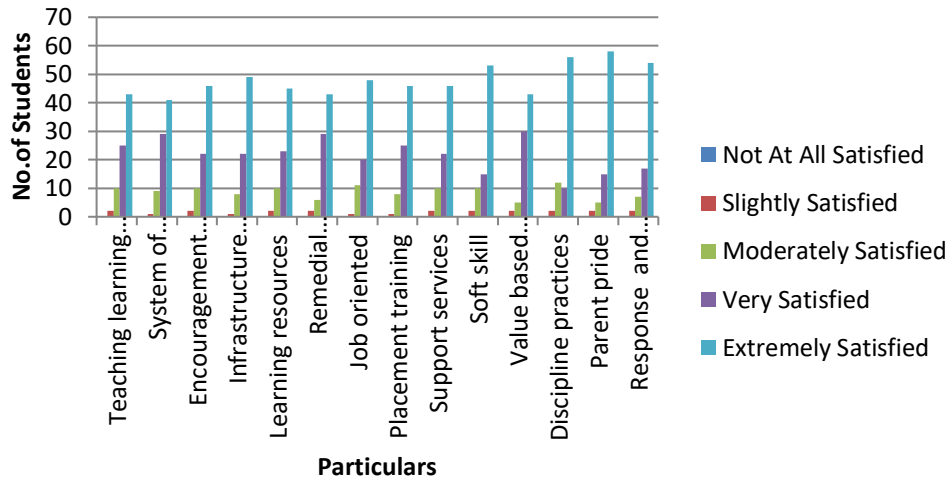

SHIFT I DEPARTMENTS

B. Com – Cooperation

B. Com – Corporate Secretaryship

B.Sc. Mathematics

M.COM