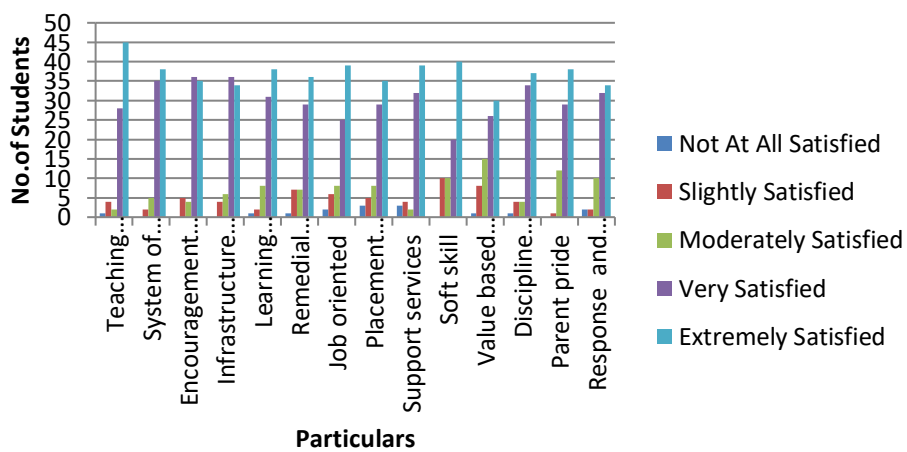

STUDENTS SATISFACTION SURVEY

SHIFT – I: FEEDBACK

SHIFT – II: FEEDBACK

SHIFT II DEPARTMENTS

B.Sc. – Computer Science

Bachelor of Computer Application (B.C.A)

B.Com. – Accounting Finance

B.Com. – ISM