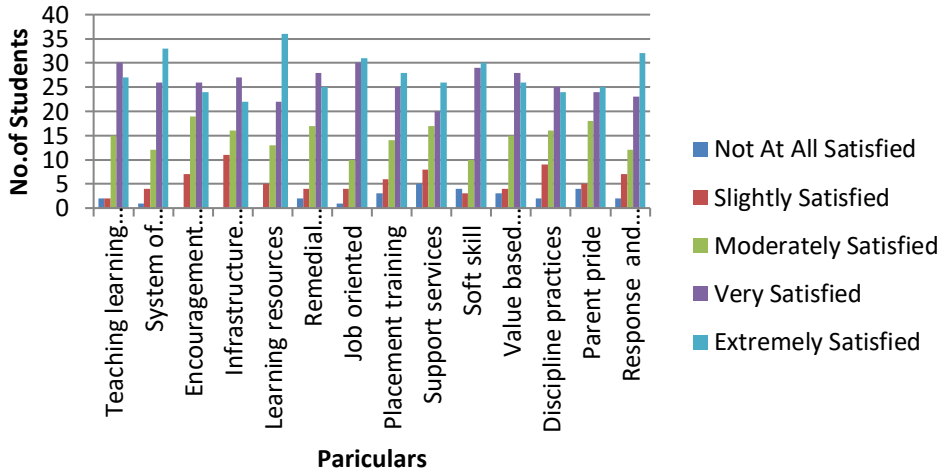

STUDENTS SATISFACTION SURVEY

SHIFT – I: FEEDBACK

SHIFT – II: FEEDBACK

SHIFT II DEPARTMENTS

B.Sc. – Computer Science

Bachelor of Computer Application (B.C.A)

B.Com. – Accounting Finance

B.Com. – ISM