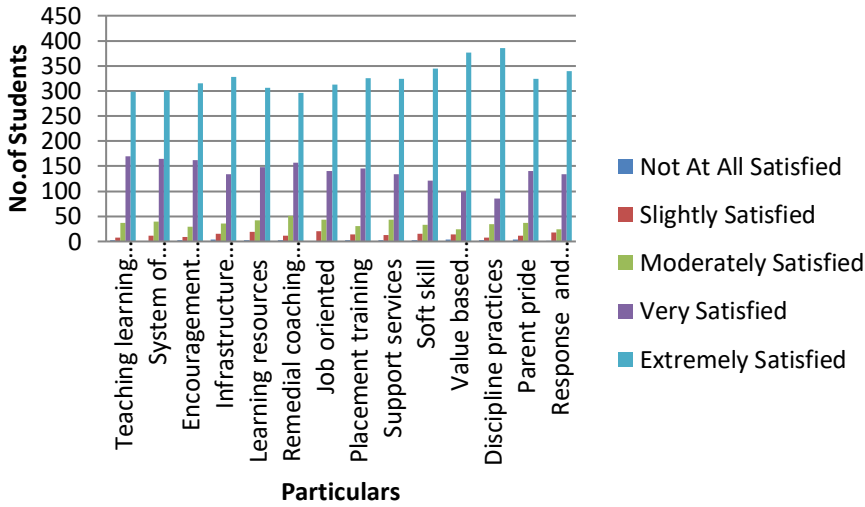

STUDENTS SATISFACTION SURVEY

SHIFT – I: FEEDBACK

SHIFT – II: FEEDBACK

SHIFT II DEPARTMENTS

B.Sc. – Computer Science

Bachelor of Computer Application (B.C.A)

B.Com. – Accounting Finance

B.Com. – ISM