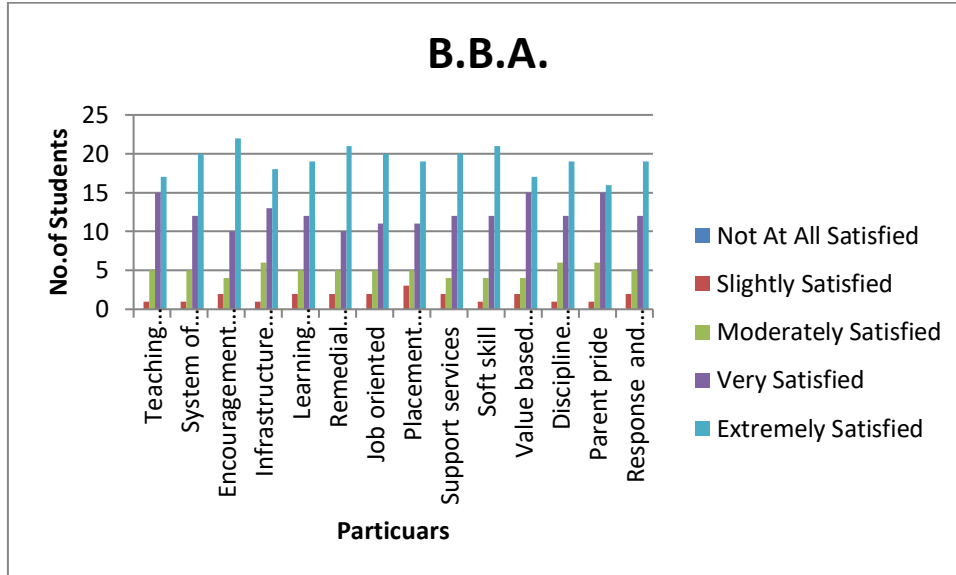

STUDENTS SATISFACTION SURVEY

SHIFT – I: FEEDBACK

SHIFT – II: FEEDBACK

SHIFT II DEPARTMENTS

B.Sc. – Computer Science

Bachelor of Computer Application (B.C.A)

B.Com. – Accounting Finance

B.Com. – ISM