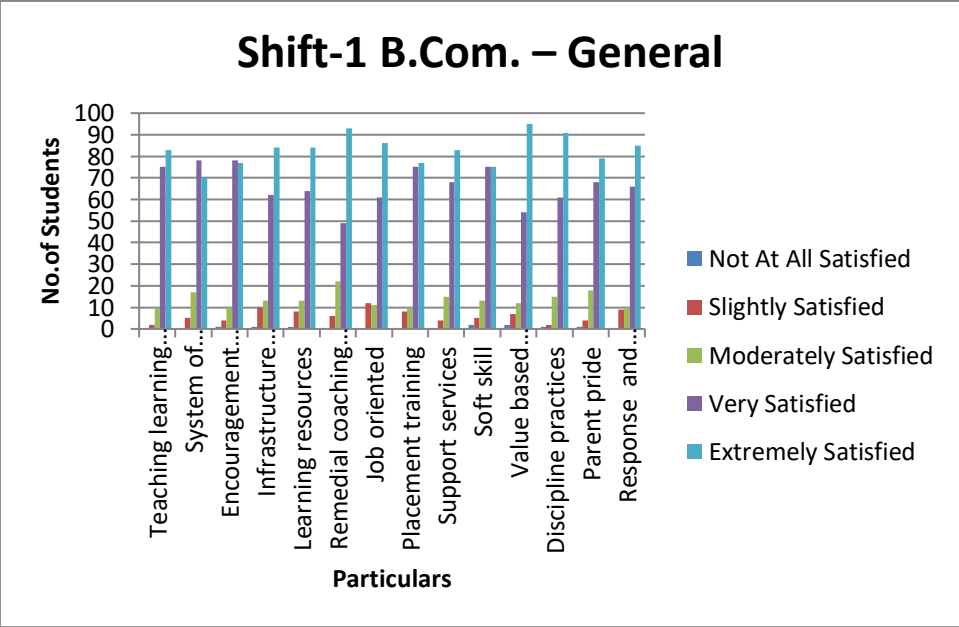

SHIFT I DEPARTMENTS