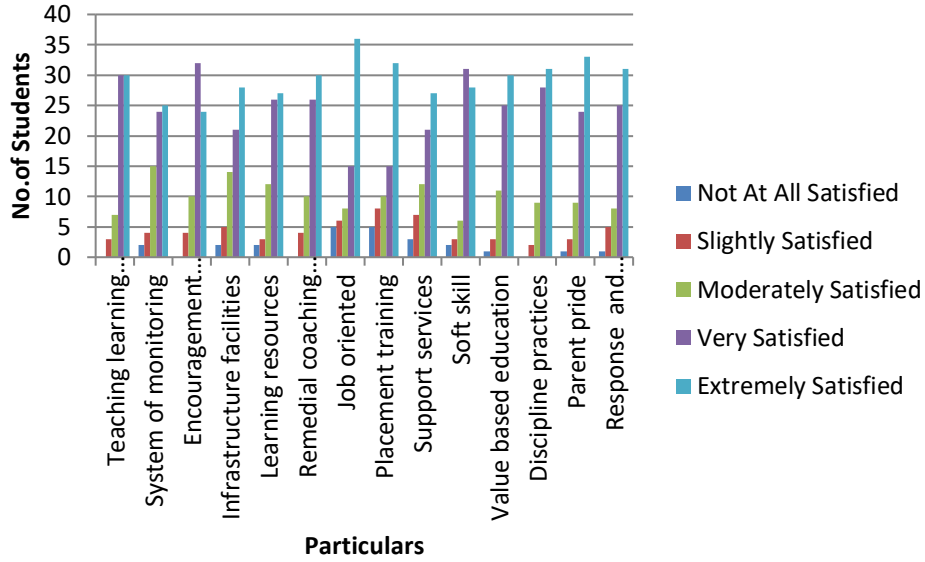

STUDENTS SATISFACTION SURVEY

SHIFT – I: FEEDBACK

SHIFT – II: FEEDBACK

SHIFT II DEPARTMENTS

B.Sc. – Computer Science

Bachelor of Computer Application (B.C.A)

B.Com. – Accounting Finance

B.Com. – ISM