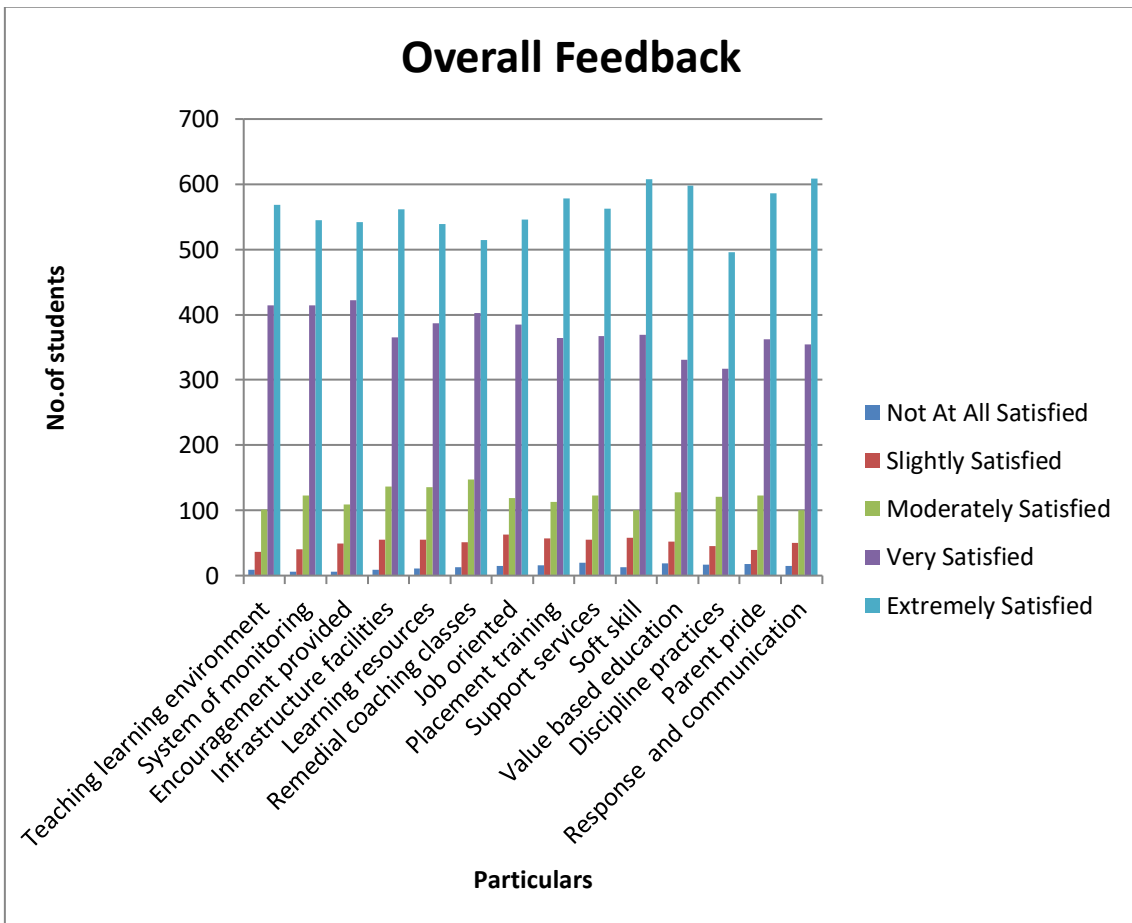

STUDENTS SATISFACTION SURVEY

SHIFT – I: FEEDBACK

SHIFT – II: FEEDBACK

SHIFT II DEPARTMENTS

B.Sc. – Computer Science

Bachelor of Computer Application (B.C.A)

B.Com. – Accounting Finance

B.Com. – ISM