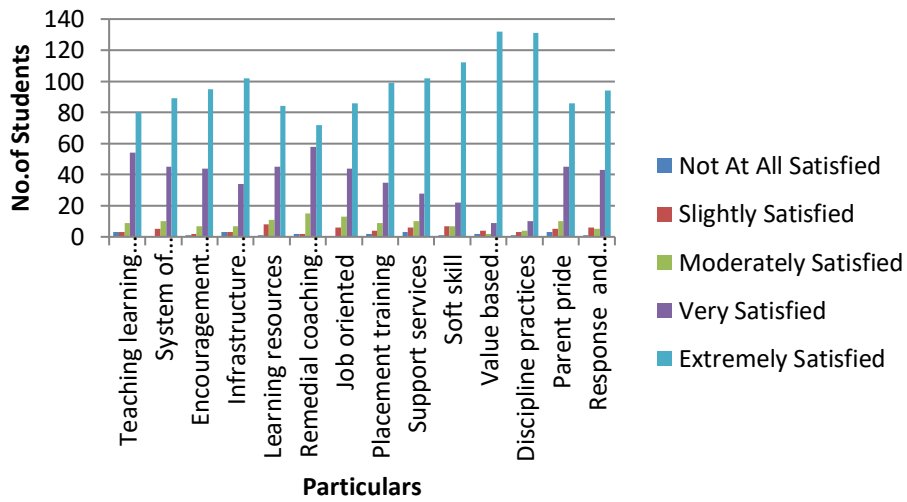

B. Com – Corporate Secretaryship