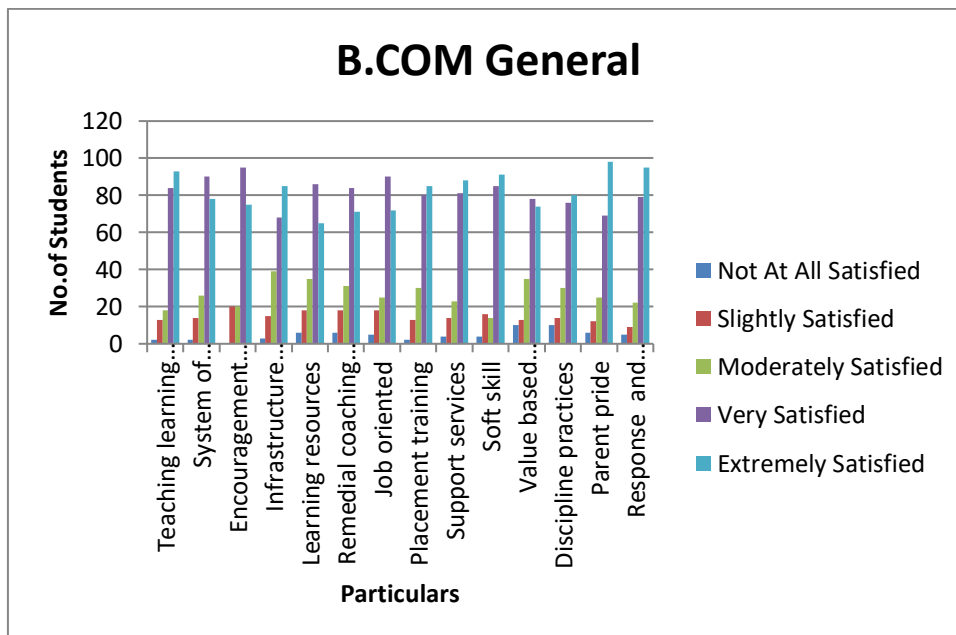

STUDENTS SATISFACTION SURVEY

SHIFT – I: FEEDBACK

SHIFT – II: FEEDBACK

SHIFT II DEPARTMENTS

B.Sc. – Computer Science

Bachelor of Computer Application (B.C.A)

B.Com. – Accounting Finance

B.Com. – ISM